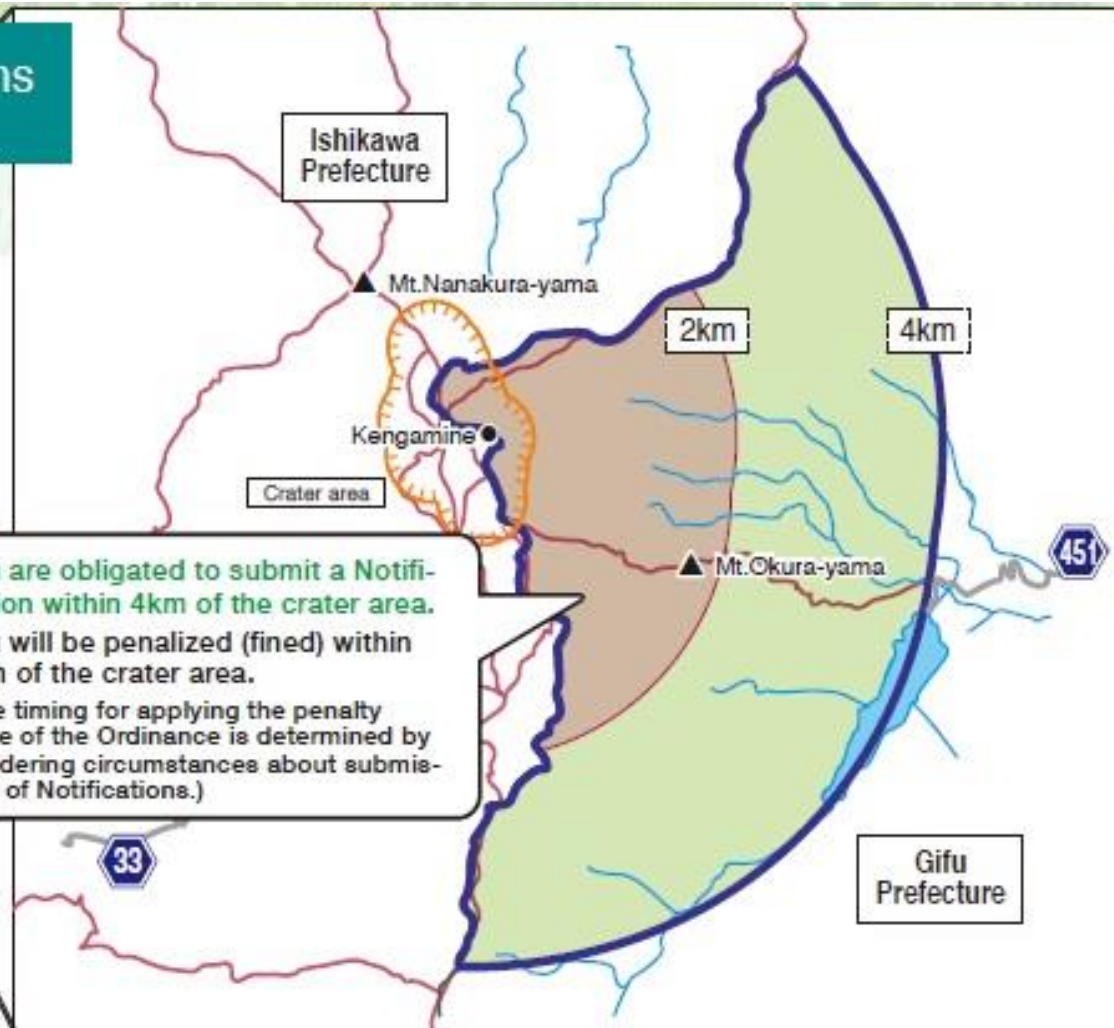

Penalty Regulations (Mt.Hakusan)

- You are obligated to submit a Notification within 4km of the crater area.
- You will be penalized (fined) within 2km of the crater area.
- * (The timing for applying the penalty clause of the Ordinance is determined by considering circumstances about submissions of Notifications.)