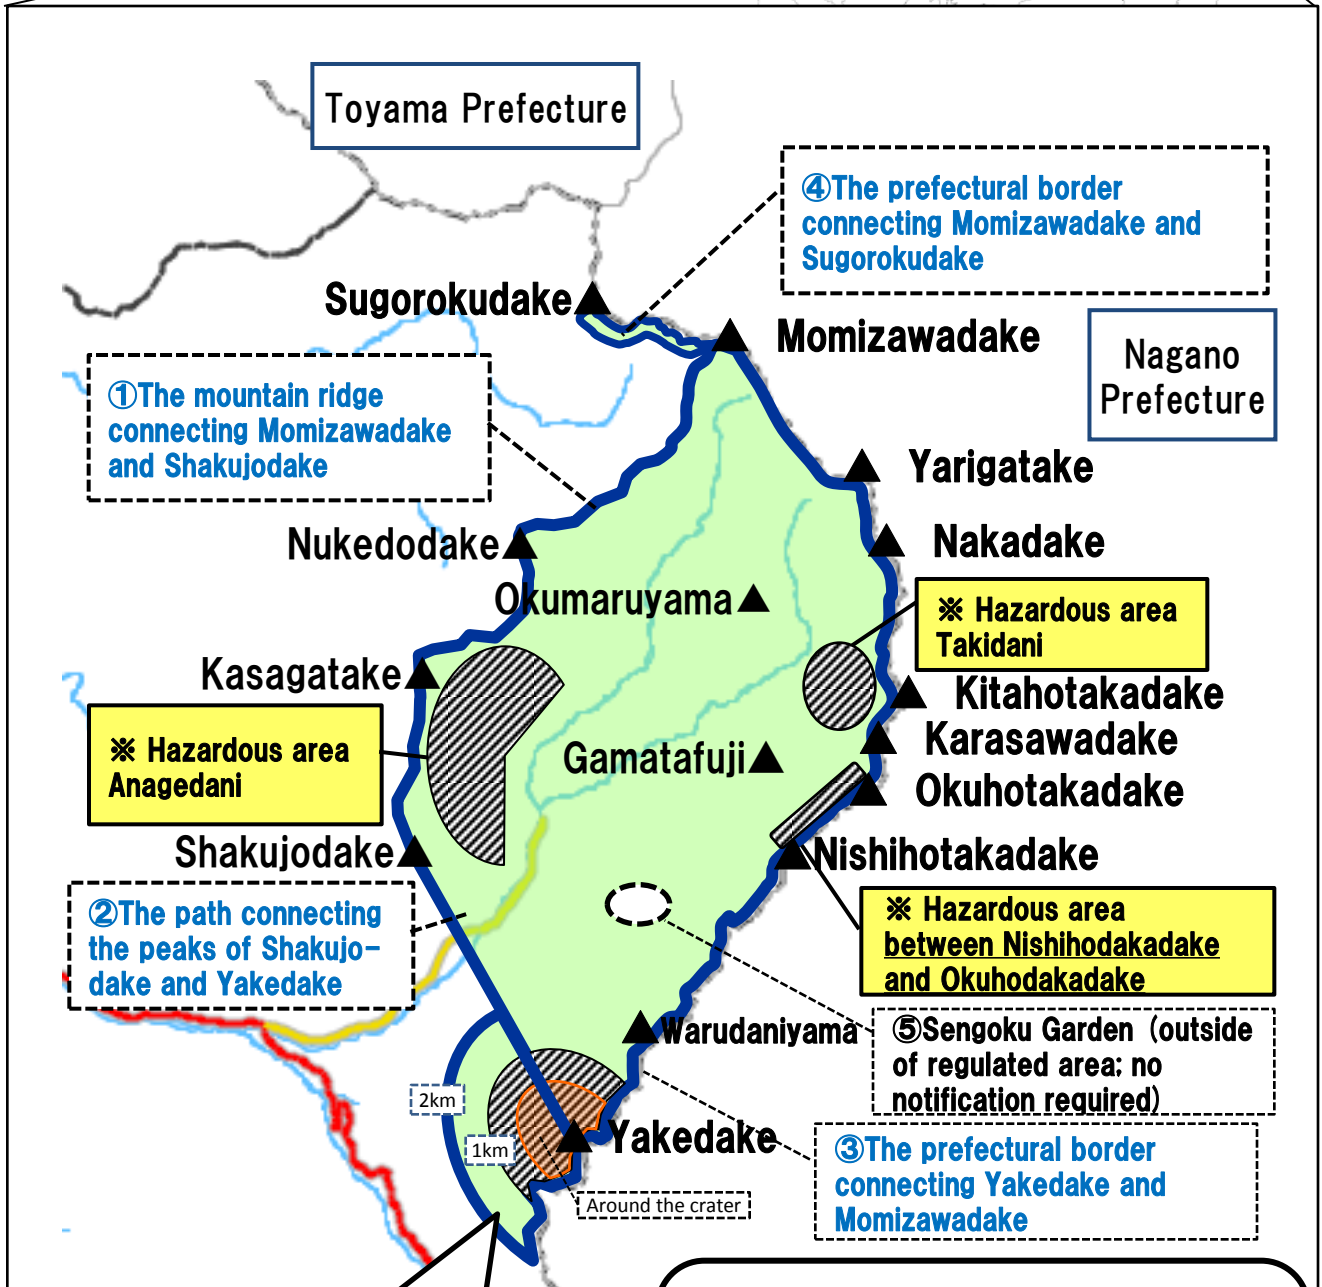

Penal Regulations (Northern Alps)

<From 1 April, 2015>

- **Obligation to submit the notification**
Areas within **2km** from the Crater
- **Areas Subject to Penalties**
Areas within **1km** from the crater

Areas Subject to Penalties

- **Zone within the areas form ①to④**
from 1 December to 15 April, each year
- **Hazardous areas** (Takidani, Anagedani, the area between Nishihotakadake and Okuhotakadake) are subject to penalties year-round