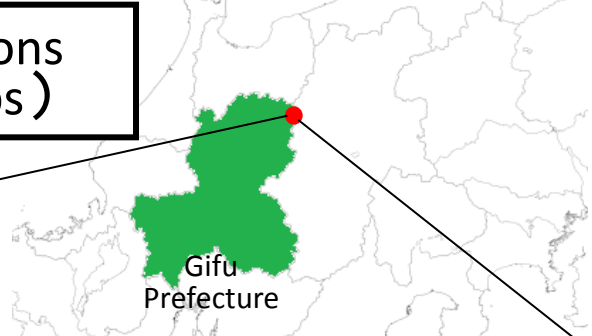

Penal Regulations (Northern Alps)

<From 1 April, 2015>

- **Obligation to submit the notification**
Areas within **2km** from the Crater
- **Areas Subject to Penalties**
Areas within **1km** from the crater

Areas Subject to Penalties

- **Zone within the areas form ①to④**
from 1 December to 15 April, each year
- **Hazardous areas** (Takidani, Anagedani, the area between Nishihotakadake and Okuhotakadake) are subject to penalties year-round